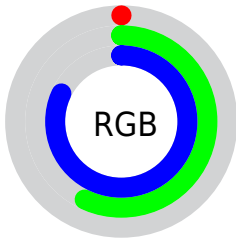

Distribution

- Red (0%)
- Green (57%)
- Blue (82%)