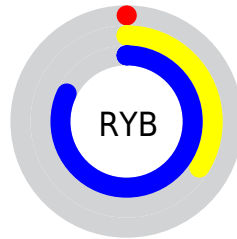

- Red (0%)
- Yellow (34%)
- Blue (82%)