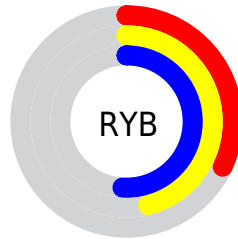

## Conversions Part 2

<b>Format</b>	<b>Color</b>
<b>R<sub>YB</sub></b>	82, 117, 129
Decimal	5407075
CIE <sub>Lab</sub>	49.97, -22.96, 11.29
CIE <sub>LCh</sub>	50, 25.586, 153.816
Yxy	18.3935, 0.2914, 0.3946
Android (android.graphics.Color)	4283597155 (0xFF528163)
YUV	111.5270, -6.1758, -25.8952
Hunter-Lab	42.8877, -18.5314, 9.7878

# Details

The CIELab color  $49.97, -22.96, 11.29$  is a dark color, and the websafe version is hex  $669966$ . A complement of this color would be  $41.01, 24.44, -9.04$ , and the grayscale version is  $47.08, 0.00, -0.01$ .

# Distribution

- Red (32%)
- Green (51%)
- Blue (39%)

- Red (32%)
- Yellow (46%)
- Blue (51%)

- Cyan (36%)
- Magenta (0%)
- Yellow (23%)
- Black (49%)

- Cyan (68%)
- Magenta (49%)
- Yellow (61%)