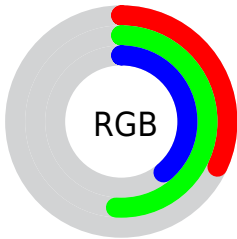

Distribution

- Red (32%)
- Green (51%)
- Blue (39%)