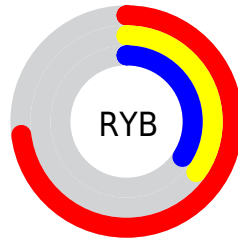

# Details

The CIELab color **49.97, 39.31, 20.02** is a dark color, and the websafe version is hex **CC6666**. A complement of this color would be **69.68, -27.98, -9.79**, and the grayscale version is **49.70, 0.00, -0.01**.

A 20% lighter version of the original color is **69.92, 39.65, 19.83**, and **29.96, 39.22, 19.82** is the 20% darker color. If you saturate the color by 10%, you get **46.24, 46.75, 26.28**, and if you desaturate by 10%, it is **54.22, 31.48, 14.79**.

# Distribution

Red (73%)

Green (35%)

Blue (34%)

Red (73%)

Yellow (35%)

Blue (34%)

Cyan (0%)