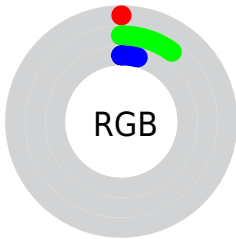

Distribution

- Red (0%)
- Green (10%)
- Blue (4%)