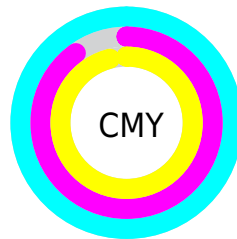

Details

The CIELab color **6.87, -12.24, 5.96** is a dark color, and the websafe version is hex **000000**. A complement of this color would be **2.32, 11.27, -3.33**, and the grayscale version is **4.85, 0.00, -0.00**.

A 20% lighter version of the original color is **26.68, -12.11, 5.76**, and **0.00, 0.00, 0.00** is the 20% darker color. If you saturate the color by 10%, you get **6.87, -12.24, 5.96**, and if you desaturate by 10%, it is **7.05, -11.33, 5.57**.

Distribution

- Red (0%)
- Green (10%)
- Blue (4%)

- Red (0%)
- Yellow (7%)
- Blue (10%)

- Cyan (100%)
- Magenta (0%)
- Yellow (62%)
- Black (90%)

- Cyan (100%)
- Magenta (90%)
- Yellow (96%)

Brightness & Saturation Gradients

These gradients show how the CIELab color 86.87, -12.24, 5.96 changes by changing the brightness by 10 percent. The first figure shows a shift by +10% for each color and the second figure -10%.

Similar to the brightness gradients but the following saturation gradients show a change of the CIELab color 86.87, -12.24, 5.96 by changing the saturation by 10% instead.