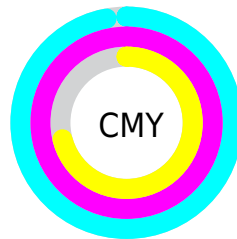

A 20% lighter version of the original color is **24.97, 30.79, -42.85**, and **1.19, 4.83, -14.55** is the 20% darker color. If you saturate the color by 10%, you get **5.00, 30.82, -42.73**, and if you desaturate by 10%, it is **6.89, 27.57, -39.59**.

Distribution

- Red (3%)
- Green (0%)
- Blue (29%)

- Red (3%)
- Yellow (0%)
- Blue (29%)

- Cyan (91%)
- Magenta (100%)
- Yellow (0%)
- Black (71%)

- Cyan (97%)
- Magenta (100%)
- Yellow (71%)

Brightness & Saturation Gradients

These gradients show how the CIE Lab color 85.00, 30.81, -42.73 changes by changing the brightness by 10 percent. The first figure shows a shift by +10% for each color and the second figure -10%.

Similar to the brightness gradients but the following saturation gradients show a change of the CIE Lab color 85.00, 30.81, -42.73 by changing the saturation by 10% instead.