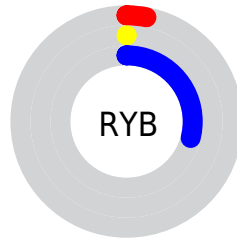

- Red (3%)
- Yellow (0%)
- Blue (29%)