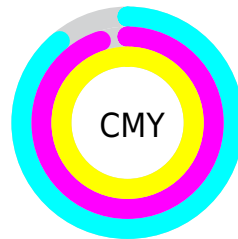

Details

The CIELab color **5.07, 4.21, 7.67** is a dark color, and the websafe version is hex **000000**. A complement of this color would be **3.60, -0.47, -10.18**, and the grayscale version is **4.93, 0.00, -0.00**.

A 20% lighter version of the original color is **25.08, 4.11, 7.76**, and **0.00, 0.00, 0.00** is the 20% darker color. If you saturate the color by 10%, you get **5.07, 4.21, 7.67**, and if you desaturate by 10%, it is **5.48, 3.88, 7.12**.

Distribution

Red (11%)

Green (5%)

Blue (0%)

Red (11%)

Yellow (11%)

Blue (0%)

Cyan (0%)

Magenta (50%)

Yellow (100%)

Black (89%)

Cyan (89%)

Magenta (95%)

Yellow (100%)

Brightness & Saturation Gradients

These gradients show how the CIE Lab color 85.07, 4.21, 7.67 changes by changing the brightness by 10 percent. The first figure shows a shift by +10% for each color and the second figure -10%.