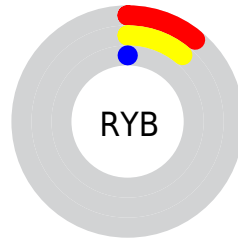

Details

The CIELab color **5.07, 4.21, 7.67** is a dark color, and the websafe version is hex **000000**. A complement of this color would be **3.60, -0.47, -10.18**, and the grayscale version is **4.93, 0.00, -0.00**.

A 20% lighter version of the original color is **25.08, 4.11, 7.76**, and **0.00, 0.00, 0.00** is the 20% darker color. If you saturate the color by 10%, you get **5.07, 4.21, 7.67**, and if you desaturate by 10%, it is **5.48, 3.88, 7.12**.

Distribution

Red (11%)

Green (5%)

Blue (0%)

Red (11%)

Yellow (11%)

Blue (0%)

Cyan (0%)