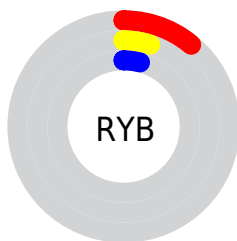

Details

The CIELab color **4.93, 7.12, 3.41** is a dark color, and the websafe version is hex **000000**. A complement of this color would be **8.45, -6.18, -3.60**, and the grayscale version is **5.01, 0.00, -0.00**.

A 20% lighter version of the original color is **24.88, 7.38, 3.52**, and **0.00, 0.00, 0.00** is the 20% darker color. If you saturate the color by 10%, you get **4.34, 7.80, 3.73**, and if you desaturate by 10%, it is **5.60, 6.31, 3.11**.

Distribution

Red (11%)

Green (5%)

Blue (4%)

Red (11%)

Yellow (5%)

Blue (4%)

Cyan (0%)