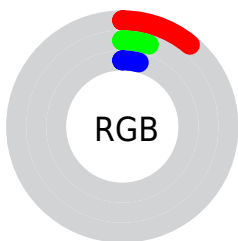

Distribution

Red (11%)

Green (5%)

Blue (4%)