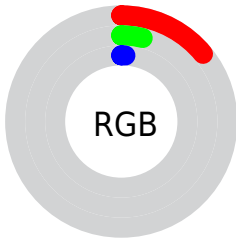

Distribution

Red (14%)

Green (4%)

Blue (1%)