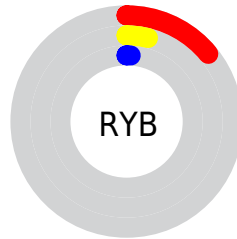

Details

The CIELab color **5.05, 11.29, 6.54** is a dark color, and the websafe version is hex **000000**. A complement of this color would be **9.15, -7.49, -7.06**, and the grayscale version is **4.73, 0.00, -0.00**.

A 20% lighter version of the original color is **25.07, 11.22, 6.58**, and **0.00, 0.00, 0.00** is the 20% darker color. If you saturate the color by 10%, you get **4.51, 11.85, 6.98**, and if you desaturate by 10%, it is **5.70, 10.60, 6.06**.

Distribution

Red (14%)

Green (4%)

Blue (1%)

Red (14%)

Yellow (4%)

Blue (1%)

Cyan (0%)