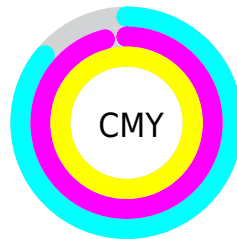

Details

The CIELab color **5.05, 11.29, 6.54** is a dark color, and the websafe version is hex **000000**. A complement of this color would be **9.15, -7.49, -7.06**, and the grayscale version is **4.73, 0.00, -0.00**.

A 20% lighter version of the original color is **25.07, 11.22, 6.58**, and **0.00, 0.00, 0.00** is the 20% darker color. If you saturate the color by 10%, you get **4.51, 11.85, 6.98**, and if you desaturate by 10%, it is **5.70, 10.60, 6.06**.

Distribution

Red (14%)

Green (4%)

Blue (1%)

Red (14%)

Yellow (4%)

Blue (1%)

Cyan (0%)

Magenta (74%)

Yellow (91%)

Black (86%)

Cyan (86%)

Magenta (96%)

Yellow (99%)

Brightness & Saturation Gradients

These gradients show how the CIELab color 85.05, 11.29, 6.54 changes by changing the brightness by 10 percent. The first figure shows a shift by +10% for each color and the second figure -10%.