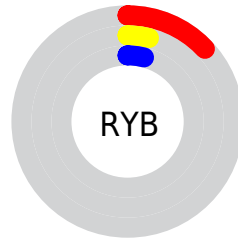

Details

The CIELab color **5.08, 10.49, 3.69** is a dark color, and the websafe version is hex **000000**. A complement of this color would be **11.01, -8.95, -2.75**, and the grayscale version is **5.03, 0.00, -0.00**.

A 20% lighter version of the original color is **25.21, 10.30, 4.07**, and **0.00, 0.00, 0.00** is the 20% darker color. If you saturate the color by 10%, you get **4.37, 11.35, 3.99**, and if you desaturate by 10%, it is **5.86, 9.54, 3.36**.

Distribution

Red (13%)

Green (4%)

Blue (4%)

Red (13%)

Yellow (4%)

Blue (4%)

Cyan (0%)