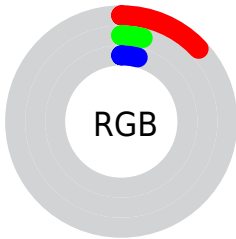

Distribution

Red (13%)

Green (4%)

Blue (4%)