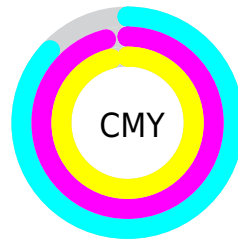

Details

The CIELab color **5.08, 10.49, 3.69** is a dark color, and the websafe version is hex **000000**. A complement of this color would be **11.01, -8.95, -2.75**, and the grayscale version is **5.03, 0.00, -0.00**.

A 20% lighter version of the original color is **25.21, 10.30, 4.07**, and **0.00, 0.00, 0.00** is the 20% darker color. If you saturate the color by 10%, you get **4.37, 11.35, 3.99**, and if you desaturate by 10%, it is **5.86, 9.54, 3.36**.

Distribution

Red (13%)

Green (4%)

Blue (4%)

Red (13%)

Yellow (4%)

Blue (4%)

Cyan (0%)

Magenta (70%)

Yellow (70%)

Black (87%)

Cyan (87%)

Magenta (96%)

Yellow (96%)

Brightness & Saturation Gradients

These gradients show how the CIE Lab color 85.08, 10.49, 3.69 changes by changing the brightness by 10 percent. The first figure shows a shift by +10% for each color and the second figure -10%.