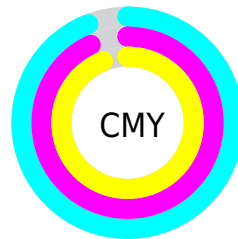

Details

The CIELab color **5.24, -1.14, 0.82** is a dark color, and the websafe version is hex **000000**. A complement of this color would be **4.90, 1.14, -0.82**, and the grayscale version is **5.13, 0.00, -0.00**.

A 20% lighter version of the original color is **25.19, -0.65, 0.46**, and **0.00, 0.00, 0.00** is the 20% darker color. If you saturate the color by 10%, you get **5.06, -2.08, 1.50**, and if you desaturate by 10%, it is **5.44, -0.12, 0.09**.

Distribution

Red (6%)

Green (7%)

Blue (6%)

Red (6%)

Yellow (7%)

Blue (7%)

Cyan (11%)

Magenta (0%)

Yellow (11%)

Black (93%)

Cyan (94%)

Magenta (93%)

Yellow (94%)

Brightness & Saturation Gradients

These gradients show how the CIE Lab color 85.24, -1.14, 0.82 changes by changing the brightness by 10 percent. The first figure shows a shift by +10% for each color and the second figure -10%.