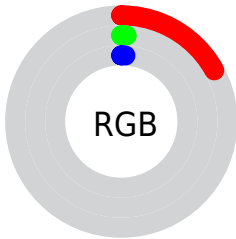

Distribution

Red (17%)

Green (1%)

Blue (1%)