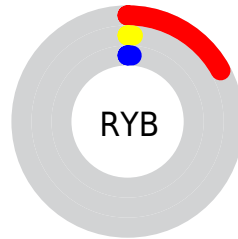

Details

The CIELab color **5.07, 19.78, 7.15** is a dark color, and the websafe version is hex **330000**. A complement of this color would be **15.03, -13.43, -3.98**, and the grayscale version is **4.07, 0.00, -0.00**.

A 20% lighter version of the original color is **25.04, 19.81, 7.44**, and **0.00, 0.00, 0.00** is the 20% darker color. If you saturate the color by 10%, you get **4.64, 20.45, 7.33**, and if you desaturate by 10%, it is **6.00, 18.24, 6.75**.

Distribution

Red (17%)

Green (1%)

Blue (1%)

Red (17%)

Yellow (1%)

Blue (1%)

Cyan (0%)