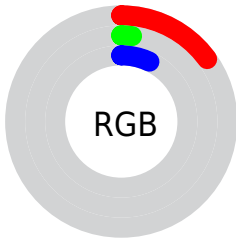

Distribution

Red (15%)

Green (2%)

Blue (7%)