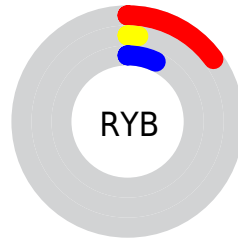

Details

The CIELab color **5.24, 17.71, 0.60** is a dark color, and the websafe version is hex **330000**. A complement of this color would be **13.00, -15.95, 4.44**, and the grayscale version is **4.88, 0.00, -0.00**.

A 20% lighter version of the original color is **25.09, 17.85, 0.69**, and **0.00, 0.00, 0.00** is the 20% darker color. If you saturate the color by 10%, you get **4.41, 19.01, 0.77**, and if you desaturate by 10%, it is **6.08, 16.36, 0.27**.

Distribution

Red (15%)

Green (2%)

Blue (7%)

Red (15%)

Yellow (2%)

Blue (7%)

Cyan (0%)