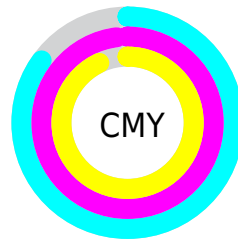

A 20% lighter version of the original color is **25.09, 17.85, 0.69**, and **0.00, 0.00, 0.00** is the 20% darker color. If you saturate the color by 10%, you get **4.41, 19.01, 0.77**, and if you desaturate by 10%, it is **6.08, 16.36, 0.27**.

Distribution

Red (15%)

Green (2%)

Blue (7%)

Red (15%)

Yellow (2%)

Blue (7%)

Cyan (0%)

Magenta (87%)

Yellow (56%)

Black (85%)

Cyan (85%)

Magenta (98%)

Yellow (93%)

Brightness & Saturation Gradients

These gradients show how the CIE Lab color 85.24, 17.71, 0.60 changes by changing the brightness by 10 percent. The first figure shows a shift by +10% for each color and the second figure -10%.