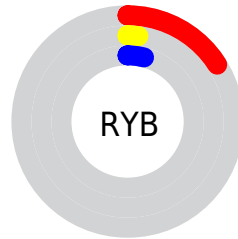

Details

The CIELab color **5.41, 18.99, 4.77** is a dark color, and the websafe version is hex **330000**. A complement of this color would be **14.49, -14.59, -0.54**, and the grayscale version is **4.66, 0.00, -0.00**.

A 20% lighter version of the original color is **25.52, 18.81, 4.75**, and **0.00, 0.00, 0.00** is the 20% darker color. If you saturate the color by 10%, you get **4.56, 20.41, 4.94**, and if you desaturate by 10%, it is **6.31, 17.42, 4.52**.

Distribution

Red (16%)

Green (2%)

Blue (4%)

Red (16%)

Yellow (2%)

Blue (4%)

Cyan (0%)