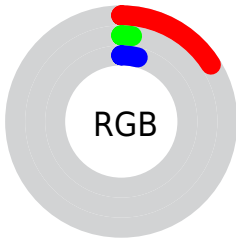

Distribution

Red (16%)

Green (2%)

Blue (4%)