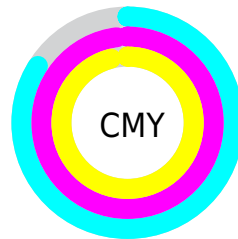

A 20% lighter version of the original color is **25.52, 18.81, 4.75**, and **0.00, 0.00, 0.00** is the 20% darker color. If you saturate the color by 10%, you get **4.56, 20.41, 4.94**, and if you desaturate by 10%, it is **6.31, 17.42, 4.52**.

Distribution

Red (16%)

Green (2%)

Blue (4%)

Red (16%)

Yellow (2%)

Blue (4%)

Cyan (0%)

Magenta (90%)

Yellow (79%)

Black (84%)

Cyan (84%)

Magenta (98%)

Yellow (96%)

Brightness & Saturation Gradients

These gradients show how the CIE Lab color 85.41, 18.99, 4.77 changes by changing the brightness by 10 percent. The first figure shows a shift by +10% for each color and the second figure -10%.

Rectangle

The Rectangle color scheme consists of four colors that form a rectangle on the color wheel.

85.41, 18.99, 4.77

85.41, 8.55, 17.61

85.41, -18.99, -4.77

85.41, -8.55, -17.61

Sweetspot

The Sweet Spot groups the original color and five complimentary colors.