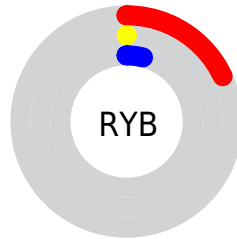

- Red (18%)
- Yellow (0%)
- Blue (4%)