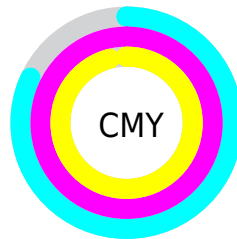

A 20% lighter version of the original color is **25.33, 23.35, 4.58**, and **0.00, 0.00, 0.00** is the 20% darker color. If you saturate the color by 10%, you get **5.44, 23.38, 4.51**, and if you desaturate by 10%, it is **6.42, 21.46, 4.33**.

Distribution

- Red (18%)
- Green (0%)
- Blue (4%)

- Red (18%)
- Yellow (0%)
- Blue (4%)

- Cyan (0%)
- Magenta (100%)
- Yellow (78%)
- Black (82%)

- Cyan (82%)
- Magenta (100%)
- Yellow (96%)

Brightness & Saturation Gradients

These gradients show how the CIELab color 85.44, 23.39, 4.51 changes by changing the brightness by 10 percent. The first figure shows a shift by +10% for each color and the second figure -10%.

Similar to the brightness gradients but the following saturation gradients show a change of the CIELab color 85.44, 23.39, 4.51 by changing the saturation by 10% instead.

85.44, 4.51, -23.39

Rectangle

The Rectangle color scheme consists of four colors that form a rectangle on the color wheel.

85.44, 23.39, 4.51

85.44, 11.58, 20.82

85.44, -23.39, -4.51

85.44, -11.58, -20.82

Sweetspot