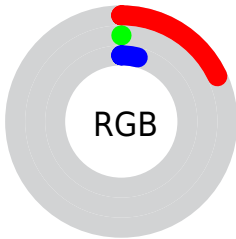

Distribution

- Red (18%)
- Green (0%)
- Blue (4%)