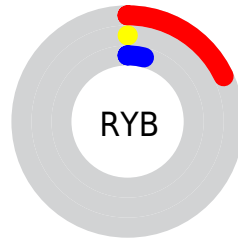

Details

The CIELab color **5.44, 23.39, 4.51** is a dark color, and the websafe version is hex **330000**. A complement of this color would be **15.91, -18.09, 2.21**, and the grayscale version is **4.28, 0.00, -0.00**.

A 20% lighter version of the original color is **25.33, 23.35, 4.58**, and **0.00, 0.00, 0.00** is the 20% darker color. If you saturate the color by 10%, you get **5.44, 23.38, 4.51**, and if you desaturate by 10%, it is **6.42, 21.46, 4.33**.

Distribution

Red (18%)

Green (0%)

Blue (4%)

Red (18%)

Yellow (0%)

Blue (4%)

Cyan (0%)