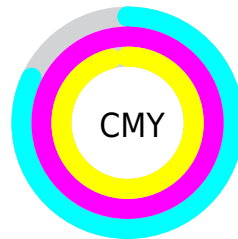

A 20% lighter version of the original color is **25.33, 23.35, 4.58**, and **0.00, 0.00, 0.00** is the 20% darker color. If you saturate the color by 10%, you get **5.44, 23.38, 4.51**, and if you desaturate by 10%, it is **6.42, 21.46, 4.33**.

Distribution

Red (18%)

Green (0%)

Blue (4%)

Red (18%)

Yellow (0%)

Blue (4%)

Cyan (0%)

Magenta (100%)

Yellow (78%)

Black (82%)

Cyan (82%)

Magenta (100%)

Yellow (96%)

Brightness & Saturation Gradients

These gradients show how the CIE Lab color 85.44, 23.39, 4.51 changes by changing the brightness by 10 percent. The first figure shows a shift by +10% for each color and the second figure -10%.