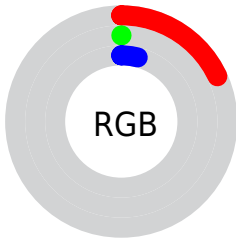

Distribution

Red (18%)

Green (0%)

Blue (4%)