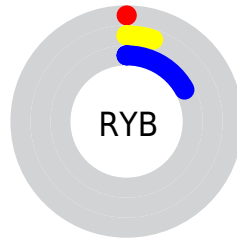

- Red (0%)
- Yellow (5%)
- Blue (17%)