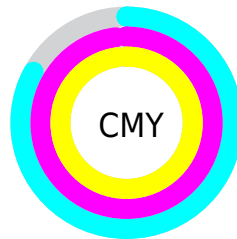

A 20% lighter version of the original color is **25.59, 18.84, 6.87**, and **0.00, 0.00, 0.00** is the 20% darker color. If you saturate the color by 10%, you get **4.64, 20.46, 7.33**, and if you desaturate by 10%, it is **6.43, 17.49, 6.56**.

Distribution

Red (17%)

Green (2%)

Blue (2%)

Red (17%)

Yellow (2%)

Blue (2%)

Cyan (0%)

Magenta (91%)

Yellow (91%)

Black (83%)

Cyan (83%)

Magenta (98%)

Yellow (98%)

Brightness & Saturation Gradients

These gradients show how the CIELab color 85.50, 19.08, 6.96 changes by changing the brightness by 10 percent. The first figure shows a shift by +10% for each color and the second figure -10%.

Rectangle

The Rectangle color scheme consists of four colors that form a rectangle on the color wheel.

85.50, 19.08, 6.96

85.50, 6.93, 19.09

85.50, -19.08, -6.96

85.50, -6.93, -19.09

Sweetspot

The Sweet Spot groups the original color and five complimentary colors.