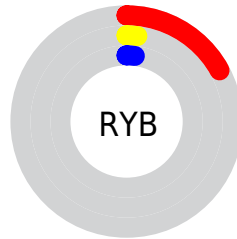

Details

The CIELab color **5.50, 19.08, 6.96** is a dark color, and the websafe version is hex **330000**. A complement of this color would be **15.10, -12.98, -3.86**, and the grayscale version is **4.57, 0.00, -0.00**.

A 20% lighter version of the original color is **25.59, 18.84, 6.87**, and **0.00, 0.00, 0.00** is the 20% darker color. If you saturate the color by 10%, you get **4.64, 20.46, 7.33**, and if you desaturate by 10%, it is **6.43, 17.49, 6.56**.

Distribution

Red (17%)

Green (2%)

Blue (2%)

Red (17%)

Yellow (2%)

Blue (2%)

Cyan (0%)