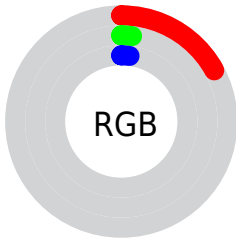

Distribution

Red (17%)

Green (2%)

Blue (2%)