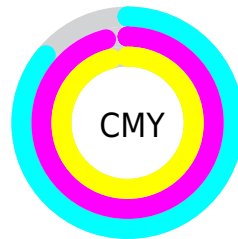

A 20% lighter version of the original color is **25.45, 12.75, 4.48**, and **0.00, 0.00, 0.00** is the 20% darker color. If you saturate the color by 10%, you get **4.77, 13.53, 4.76**, and if you desaturate by 10%, it is **6.41, 11.35, 4.06**.

Distribution

Red (14%)

Green (4%)

Blue (4%)

Red (14%)

Yellow (4%)

Blue (4%)

Cyan (0%)

Magenta (72%)

Yellow (72%)

Black (86%)

Cyan (86%)

Magenta (96%)

Yellow (96%)

Brightness & Saturation Gradients

These gradients show how the CIE Lab color 85.55, 12.55, 4.43 changes by changing the brightness by 10 percent. The first figure shows a shift by +10% for each color and the second figure -10%.

Rectangle

The Rectangle color scheme consists of four colors that form a rectangle on the color wheel.

85.55, 12.55, 4.43

85.55, 4.67, 12.46

85.55, -12.55, -4.43

85.55, -4.67, -12.46

Sweetspot

The Sweet Spot groups the original color and five complimentary colors.