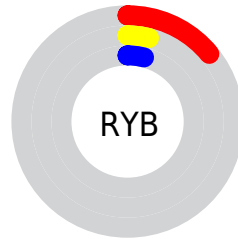

Details

The CIELab color **5.55, 12.55, 4.43** is a dark color, and the websafe version is hex **330000**. A complement of this color would be **12.31, -9.81, -3.00**, and the grayscale version is **5.39, 0.00, -0.00**.

A 20% lighter version of the original color is **25.45, 12.75, 4.48**, and **0.00, 0.00, 0.00** is the 20% darker color. If you saturate the color by 10%, you get **4.77, 13.53, 4.76**, and if you desaturate by 10%, it is **6.41, 11.35, 4.06**.

Distribution

Red (14%)

Green (4%)

Blue (4%)

Red (14%)

Yellow (4%)

Blue (4%)

Cyan (0%)