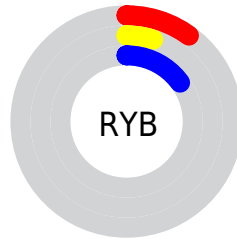

- Red (10%)
- Yellow (5%)
- Blue (15%)