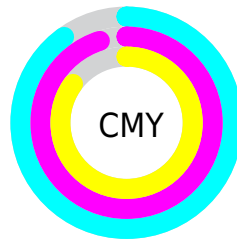

A 20% lighter version of the original color is **25.57, 12.45, -15.43**, and **0.00, 0.00, 0.00** is the 20% darker color. If you saturate the color by 10%, you get **4.56, 13.42, -17.11**, and if you desaturate by 10%, it is **6.76, 11.59, -13.64**.

Distribution

- Red (10%)
- Green (5%)
- Blue (15%)

- Red (10%)
- Yellow (5%)
- Blue (15%)

- Cyan (36%)
- Magenta (69%)
- Yellow (0%)
- Black (85%)

- Cyan (90%)
- Magenta (95%)
- Yellow (85%)

Brightness & Saturation Gradients

These gradients show how the CIE Lab color 85.57, 12.77, -15.51 changes by changing the brightness by 10 percent. The first figure shows a shift by +10% for each color and the second figure -10%.

Similar to the brightness gradients but the following saturation gradients show a change of the CIE Lab color 85.57, 12.77, -15.51 by changing the saturation by 10% instead.