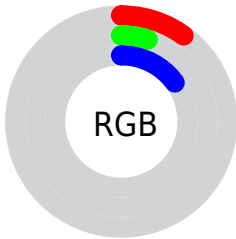

Distribution

- Red (10%)
- Green (5%)
- Blue (15%)