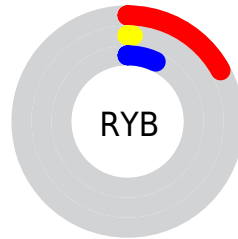

Details

The CIELab color **5.59, 22.09, 1.23** is a dark color, and the websafe version is hex **330000**. A complement of this color would be **14.97, -18.79, 5.78**, and the grayscale version is **4.77, 0.00, -0.00**.

A 20% lighter version of the original color is **25.64, 22.02, 1.62**, and **0.00, 0.00, 0.00** is the 20% darker color. If you saturate the color by 10%, you get **5.17, 22.88, 1.33**, and if you desaturate by 10%, it is **6.54, 20.31, 0.86**.

Distribution

Red (17%)

Green (1%)

Blue (7%)

Red (17%)

Yellow (1%)

Blue (7%)

Cyan (0%)