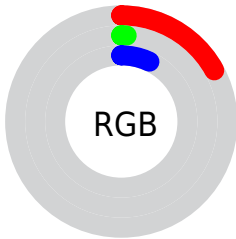

Distribution

Red (17%)

Green (1%)

Blue (7%)