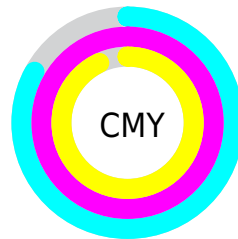

Details

The CIELab color **5.59, 22.09, 1.23** is a dark color, and the websafe version is hex **330000**. A complement of this color would be **14.97, -18.79, 5.78**, and the grayscale version is **4.77, 0.00, -0.00**.

A 20% lighter version of the original color is **25.64, 22.02, 1.62**, and **0.00, 0.00, 0.00** is the 20% darker color. If you saturate the color by 10%, you get **5.17, 22.88, 1.33**, and if you desaturate by 10%, it is **6.54, 20.31, 0.86**.

Distribution

Red (17%)

Green (1%)

Blue (7%)

Red (17%)

Yellow (1%)

Blue (7%)

Cyan (0%)

Magenta (95%)

Yellow (61%)

Black (83%)

Cyan (83%)

Magenta (99%)

Yellow (93%)

Brightness & Saturation Gradients

These gradients show how the CIE Lab color 85.59, 22.09, 1.23 changes by changing the brightness by 10 percent. The first figure shows a shift by +10% for each color and the second figure -10%.