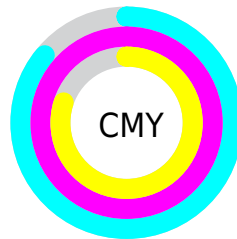

A 20% lighter version of the original color is **25.56, 27.53, -24.48**, and **0.00, 0.00, 0.00** is the 20% darker color. If you saturate the color by 10%, you get **5.55, 27.47, -24.46**, and if you desaturate by 10%, it is **6.80, 25.28, -22.43**.

Distribution

- Red (14%)
- Green (0%)
- Blue (20%)

- Red (14%)
- Yellow (0%)
- Blue (20%)

- Cyan (29%)
- Magenta (100%)
- Yellow (0%)
- Black (80%)

- Cyan (86%)
- Magenta (100%)
- Yellow (80%)

Brightness & Saturation Gradients

These gradients show how the CIE Lab color 85.55, 27.46, -24.45 changes by changing the brightness by 10 percent. The first figure shows a shift by +10% for each color and the second figure -10%.

Similar to the brightness gradients but the following saturation gradients show a change of the CIE Lab color 85.55, 27.46, -24.45 by changing the saturation by 10% instead.