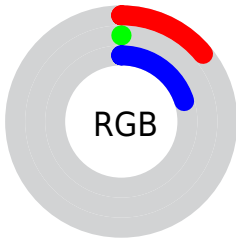

Distribution

- Red (14%)
- Green (0%)
- Blue (20%)