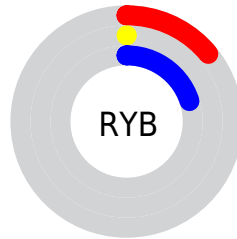

- Red (14%)
- Yellow (0%)
- Blue (20%)