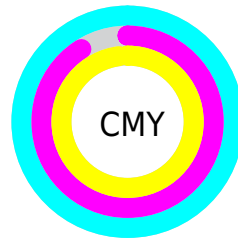

Details

The CIELab color **5.65, -10.47, 5.81** is a dark color, and the websafe version is hex **000000**. A complement of this color would be **2.01, 9.95, -4.39**, and the grayscale version is **4.04, 0.00, -0.00**.

A 20% lighter version of the original color is **25.66, -10.39, 5.63**, and **0.00, 0.00, 0.00** is the 20% darker color. If you saturate the color by 10%, you get **5.65, -10.47, 5.81**, and if you desaturate by 10%, it is **5.82, -9.63, 5.38**.

Distribution

Red (0%)

Green (9%)

Blue (2%)

Red (0%)

Yellow (7%)

Blue (9%)

Cyan (100%)

Magenta (0%)

Yellow (74%)

Black (91%)

Cyan (100%)

Magenta (91%)

Yellow (98%)

Brightness & Saturation Gradients

These gradients show how the CIE Lab color 85.65, -10.47, 5.81 changes by changing the brightness by 10 percent. The first figure shows a shift by +10% for each color and the second figure -10%.