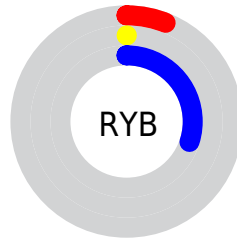

- Red (6%)
- Yellow (0%)
- Blue (30%)