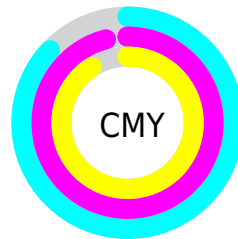

A 20% lighter version of the original color is **25.88, 13.54, -3.59**, and **0.00, 0.00, 0.00** is the 20% darker color. If you saturate the color by 10%, you get **5.10, 14.50, -3.33**, and if you desaturate by 10%, it is **6.66, 11.99, -3.32**.

Distribution

Red (13%)

Green (4%)

Blue (9%)

Red (13%)

Yellow (4%)

Blue (9%)

Cyan (0%)

Magenta (68%)

Yellow (29%)

Black (87%)

Cyan (87%)

Magenta (96%)

Yellow (91%)

Brightness & Saturation Gradients

These gradients show how the CIELab color 85.83, 13.39, -3.38 changes by changing the brightness by 10 percent. The first figure shows a shift by +10% for each color and the second figure -10%.

Rectangle

The Rectangle color scheme consists of four colors that form a rectangle on the color wheel.

85.83, 13.39, -3.38

85.83, 11.20, 8.08

85.83, -13.39, 3.38

85.83, -11.20, -8.08

Sweetspot

The Sweet Spot groups the original color and five complimentary colors.