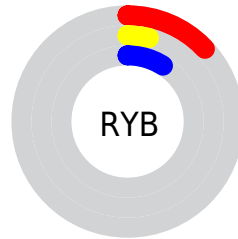

Details

The CIELab color **5.83, 13.39, -3.38** is a dark color, and the websafe version is hex **000000**. A complement of this color would be **11.06, -13.04, 6.05**, and the grayscale version is **6.03, 0.00, -0.00**.

A 20% lighter version of the original color is **25.88, 13.54, -3.59**, and **0.00, 0.00, 0.00** is the 20% darker color. If you saturate the color by 10%, you get **5.10, 14.50, -3.33**, and if you desaturate by 10%, it is **6.66, 11.99, -3.32**.

Distribution

Red (13%)

Green (4%)

Blue (9%)

Red (13%)

Yellow (4%)

Blue (9%)

Cyan (0%)