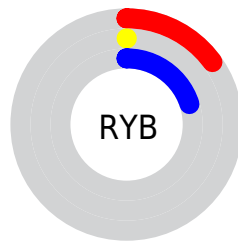

- Red (15%)
- Yellow (0%)
- Blue (20%)