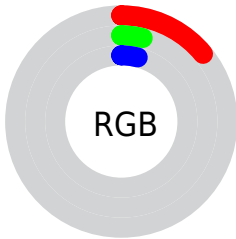

Distribution

Red (14%)

Green (4%)

Blue (4%)