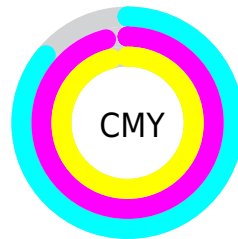

Details

The CIELab color **5.77, 12.25, 4.34** is a dark color, and the websafe version is hex **330000**. A complement of this color would be **12.35, -9.55, -2.94**, and the grayscale version is **5.67, 0.00, -0.00**.

A 20% lighter version of the original color is **25.75, 12.27, 4.25**, and **0.00, 0.00, 0.00** is the 20% darker color. If you saturate the color by 10%, you get **4.99, 13.26, 4.67**, and if you desaturate by 10%, it is **6.68, 10.95, 3.95**.

Distribution

Red (14%)

Green (4%)

Blue (4%)

Red (14%)

Yellow (4%)

Blue (4%)

Cyan (0%)

Magenta (69%)

Yellow (69%)

Black (86%)

Cyan (86%)

Magenta (96%)

Yellow (96%)

Brightness & Saturation Gradients

These gradients show how the CIE Lab color 85.77, 12.25, 4.34 changes by changing the brightness by 10 percent. The first figure shows a shift by +10% for each color and the second figure -10%.