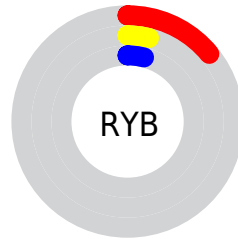

Details

The CIELab color **5.77, 12.25, 4.34** is a dark color, and the websafe version is hex **330000**. A complement of this color would be **12.35, -9.55, -2.94**, and the grayscale version is **5.67, 0.00, -0.00**.

A 20% lighter version of the original color is **25.75, 12.27, 4.25**, and **0.00, 0.00, 0.00** is the 20% darker color. If you saturate the color by 10%, you get **4.99, 13.26, 4.67**, and if you desaturate by 10%, it is **6.68, 10.95, 3.95**.

Distribution

Red (14%)

Green (4%)

Blue (4%)

Red (14%)

Yellow (4%)

Blue (4%)

Cyan (0%)