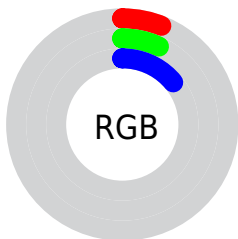

Distribution

- Red (6%)
- Green (7%)
- Blue (14%)