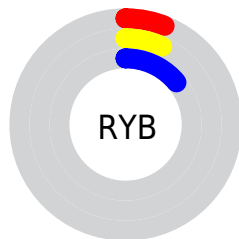

- Red (6%)
- Yellow (7%)
- Blue (14%)