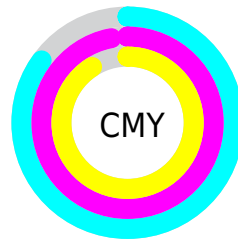

A 20% lighter version of the original color is **25.74, 17.55, -3.73**, and **0.00, 0.00, 0.00** is the 20% darker color. If you saturate the color by 10%, you get **4.88, 18.88, -3.39**, and if you desaturate by 10%, it is **6.51, 16.10, -3.65**.

Distribution

Red (15%)

Green (3%)

Blue (9%)

Red (15%)

Yellow (3%)

Blue (9%)

Cyan (0%)

Magenta (82%)

Yellow (37%)

Black (85%)

Cyan (85%)

Magenta (97%)

Yellow (91%)

Brightness & Saturation Gradients

These gradients show how the CIE Lab color 85.69, 17.52, -3.50 changes by changing the brightness by 10 percent. The first figure shows a shift by +10% for each color and the second figure -10%.

Rectangle

The Rectangle color scheme consists of four colors that form a rectangle on the color wheel.

85.69, 17.52, -3.50

85.69, 13.94, 11.17

85.69, -17.52, 3.50

85.69, -13.94, -11.17

Sweetspot

The Sweet Spot groups the original color and five complimentary colors.