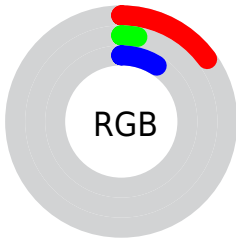

Distribution

Red (15%)

Green (3%)

Blue (9%)