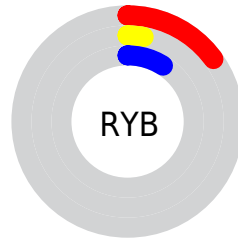

Details

The CIELab color **5.69, 17.52, -3.50** is a dark color, and the websafe version is hex **330000**. A complement of this color would be **12.52, -16.51, 8.02**, and the grayscale version is **5.53, 0.00, -0.00**.

A 20% lighter version of the original color is **25.74, 17.55, -3.73**, and **0.00, 0.00, 0.00** is the 20% darker color. If you saturate the color by 10%, you get **4.88, 18.88, -3.39**, and if you desaturate by 10%, it is **6.51, 16.10, -3.65**.

Distribution

Red (15%)

Green (3%)

Blue (9%)

Red (15%)

Yellow (3%)

Blue (9%)

Cyan (0%)