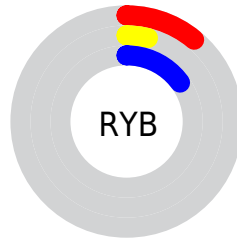

- Red (11%)
- Yellow (4%)
- Blue (15%)