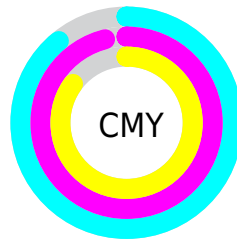

Details

The CIELab color **5.79, 14.78, -14.37** is a dark color, and the websafe version is hex **000033**. A complement of this color would be **12.99, -13.83, 14.33**, and the grayscale version is **6.05, 0.00, -0.00**.

A 20% lighter version of the original color is **25.80, 14.71, -14.37**, and **0.00, 0.00, 0.00** is the 20% darker color. If you saturate the color by 10%, you get **4.88, 15.80, -15.80**, and if you desaturate by 10%, it is **6.84, 13.34, -12.73**.

Distribution

- Red (11%)
- Green (4%)
- Blue (15%)

- Red (11%)
- Yellow (4%)
- Blue (15%)

- Cyan (24%)
- Magenta (71%)
- Yellow (0%)
- Black (85%)

- Cyan (89%)
- Magenta (96%)
- Yellow (85%)

Brightness & Saturation Gradients

These gradients show how the CIE Lab color 85.79, 14.78, -14.37 changes by changing the brightness by 10 percent. The first figure shows a shift by +10% for each color and the second figure -10%.

Similar to the brightness gradients but the following saturation gradients show a change of the CIE Lab color 85.79, 14.78, -14.37 by changing the saturation by 10% instead.