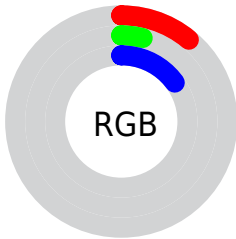

Distribution

- Red (11%)
- Green (4%)
- Blue (15%)