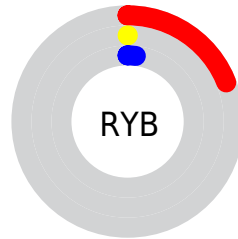

Details

The CIELab color **5.78, 24.05, 7.08** is a dark color, and the websafe version is hex **330000**. A complement of this color would be **16.94, -16.73, -1.17**, and the grayscale version is **4.30, 0.00, -0.00**.

A 20% lighter version of the original color is **25.73, 24.22, 7.23**, and **0.00, 0.00, 0.00** is the 20% darker color. If you saturate the color by 10%, you get **5.78, 24.05, 7.08**, and if you desaturate by 10%, it is **6.81, 21.96, 6.83**.

Distribution

Red (19%)

Green (0%)

Blue (2%)

Red (19%)

Yellow (0%)

Blue (2%)

Cyan (0%)