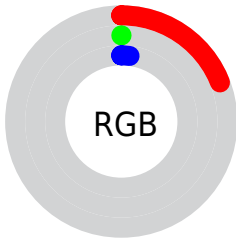

Distribution

Red (19%)

Green (0%)

Blue (2%)