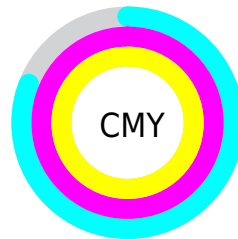

A 20% lighter version of the original color is **25.73, 24.22, 7.23**, and **0.00, 0.00, 0.00** is the 20% darker color. If you saturate the color by 10%, you get **5.78, 24.05, 7.08**, and if you desaturate by 10%, it is **6.81, 21.96, 6.83**.

Distribution

Red (19%)

Green (0%)

Blue (2%)

Red (19%)

Yellow (0%)

Blue (2%)

Cyan (0%)

Magenta (100%)

Yellow (90%)

Black (81%)

Cyan (81%)

Magenta (100%)

Yellow (98%)

Brightness & Saturation Gradients

These gradients show how the CIE Lab color 85.78, 24.05, 7.08 changes by changing the brightness by 10 percent. The first figure shows a shift by +10% for each color and the second figure -10%.

Rectangle

The Rectangle color scheme consists of four colors that form a rectangle on the color wheel.

85.78, 24.05, 7.08

85.78, 10.04, 22.97

85.78, -24.05, -7.08

85.78, -10.04, -22.97

Sweetspot

The Sweet Spot groups the original color and five complimentary colors.