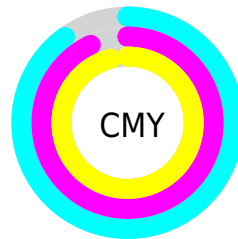

Details

The CIELab color **5.71, 2.51, 4.06** is a dark color, and the websafe version is hex **000000**. A complement of this color would be **5.49, -1.26, -4.95**, and the grayscale version is **5.78, 0.00, -0.00**.

A 20% lighter version of the original color is **25.55, 2.68, 3.74**, and **0.00, 0.00, 0.00** is the 20% darker color. If you saturate the color by 10%, you get **5.27, 2.95, 4.45**, and if you desaturate by 10%, it is **6.18, 2.06, 3.59**.

Distribution

Red (10%)

Green (7%)

Blue (4%)

Red (10%)

Yellow (9%)

Blue (4%)

Cyan (0%)

Magenta (32%)

Yellow (56%)

Black (90%)

Cyan (90%)

Magenta (93%)

Yellow (96%)

Brightness & Saturation Gradients

These gradients show how the CIELab color 85.71, 2.51, 4.06 changes by changing the brightness by 10 percent. The first figure shows a shift by +10% for each color and the second figure -10%.