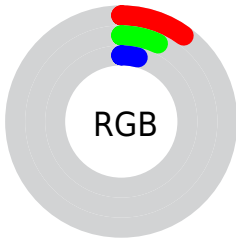

Distribution

Red (10%)

Green (7%)

Blue (4%)