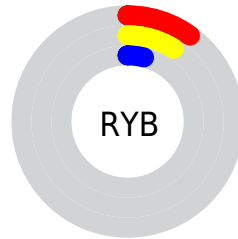

Details

The CIELab color **5.71, 2.51, 4.06** is a dark color, and the websafe version is hex **000000**. A complement of this color would be **5.49, -1.26, -4.95**, and the grayscale version is **5.78, 0.00, -0.00**.

A 20% lighter version of the original color is **25.55, 2.68, 3.74**, and **0.00, 0.00, 0.00** is the 20% darker color. If you saturate the color by 10%, you get **5.27, 2.95, 4.45**, and if you desaturate by 10%, it is **6.18, 2.06, 3.59**.

Distribution

Red (10%)

Green (7%)

Blue (4%)

Red (10%)

Yellow (9%)

Blue (4%)

Cyan (0%)