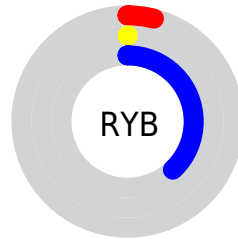

- Red (4%)
- Yellow (0%)
- Blue (38%)