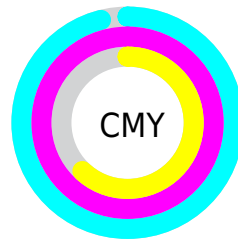

A 20% lighter version of the original color is **28.62, 39.39, -52.41**, and **2.86, 13.02, -28.19** is the 20% darker color. If you saturate the color by 10%, you get **8.54, 39.49, -52.55**, and if you desaturate by 10%, it is **10.79, 34.73, -48.79**.

Distribution

- Red (4%)
- Green (0%)
- Blue (38%)

- Red (4%)
- Yellow (0%)
- Blue (38%)

- Cyan (90%)
- Magenta (100%)
- Yellow (0%)
- Black (62%)

- Cyan (96%)
- Magenta (100%)
- Yellow (62%)

Brightness & Saturation Gradients

These gradients show how the CIE Lab color 88.54, 39.48, -52.55 changes by changing the brightness by 10 percent. The first figure shows a shift by +10% for each color and the second figure -10%.

Similar to the brightness gradients but the following saturation gradients show a change of the CIE Lab color 88.54, 39.48, -52.55 by changing the saturation by 10% instead.