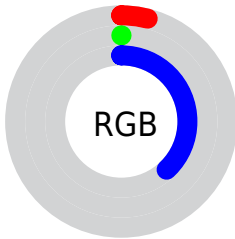

Distribution

- Red (4%)
- Green (0%)
- Blue (38%)