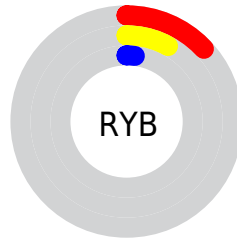

Details

The CIELab color **5.96, 6.84, 7.00** is a dark color, and the websafe version is hex **000000**. A complement of this color would be **6.42, -2.66, -8.99**, and the grayscale version is **5.88, 0.00, -0.00**.

A 20% lighter version of the original color is **26.04, 6.28, 7.20**, and **0.00, 0.00, 0.00** is the 20% darker color. If you saturate the color by 10%, you get **5.41, 7.39, 7.50**, and if you desaturate by 10%, it is **6.56, 6.18, 6.58**.

Distribution

Red (13%)

Green (6%)

Blue (2%)

Red (13%)

Yellow (8%)

Blue (2%)

Cyan (0%)