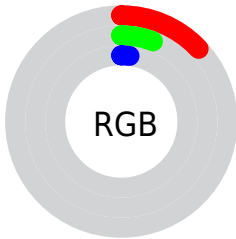

Distribution

Red (13%)

Green (6%)

Blue (2%)