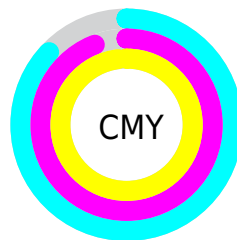

Details

The CIELab color **5.96, 6.84, 7.00** is a dark color, and the websafe version is hex **000000**. A complement of this color would be **6.42, -2.66, -8.99**, and the grayscale version is **5.88, 0.00, -0.00**.

A 20% lighter version of the original color is **26.04, 6.28, 7.20**, and **0.00, 0.00, 0.00** is the 20% darker color. If you saturate the color by 10%, you get **5.41, 7.39, 7.50**, and if you desaturate by 10%, it is **6.56, 6.18, 6.58**.

Distribution

Red (13%)

Green (6%)

Blue (2%)

Red (13%)

Yellow (8%)

Blue (2%)

Cyan (0%)

Magenta (53%)

Yellow (84%)

Black (87%)

Cyan (87%)

Magenta (94%)

Yellow (98%)

Brightness & Saturation Gradients

These gradients show how the CIELab color 85.96, 6.84, 7.00 changes by changing the brightness by 10 percent. The first figure shows a shift by +10% for each color and the second figure -10%.