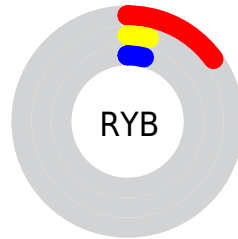

Details

The CIELab color **5.88, 13.87, 4.96** is a dark color, and the websafe version is hex **330000**. A complement of this color would be **13.17, -10.36, -3.16**, and the grayscale version is **5.63, 0.00, -0.00**.

A 20% lighter version of the original color is **25.85, 14.10, 5.12**, and **0.00, 0.00, 0.00** is the 20% darker color. If you saturate the color by 10%, you get **5.06, 15.03, 5.31**, and if you desaturate by 10%, it is **6.79, 12.46, 4.57**.

Distribution

Red (15%)

Green (4%)

Blue (4%)

Red (15%)

Yellow (4%)

Blue (4%)

Cyan (0%)