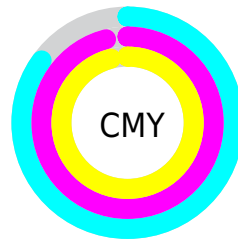

A 20% lighter version of the original color is **25.85, 14.10, 5.12**, and **0.00, 0.00, 0.00** is the 20% darker color. If you saturate the color by 10%, you get **5.06, 15.03, 5.31**, and if you desaturate by 10%, it is **6.79, 12.46, 4.57**.

Distribution

Red (15%)

Green (4%)

Blue (4%)

Red (15%)

Yellow (4%)

Blue (4%)

Cyan (0%)

Magenta (74%)

Yellow (74%)

Black (85%)

Cyan (85%)

Magenta (96%)

Yellow (96%)

Brightness & Saturation Gradients

These gradients show how the CIE Lab color 85.88, 13.87, 4.96 changes by changing the brightness by 10 percent. The first figure shows a shift by +10% for each color and the second figure -10%.

Rectangle

The Rectangle color scheme consists of four colors that form a rectangle on the color wheel.

85.88, 13.87, 4.96

85.88, 5.12, 13.81

85.88, -13.87, -4.96

85.88, -5.12, -13.81

Sweetspot

The Sweet Spot groups the original color and five complimentary colors.