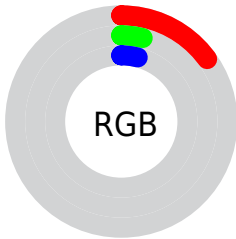

Distribution

Red (15%)

Green (4%)

Blue (4%)