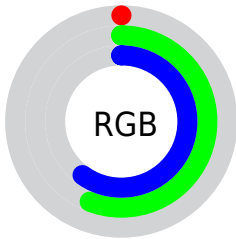

Distribution

- Red (0%)
- Green (56%)
- Blue (60%)