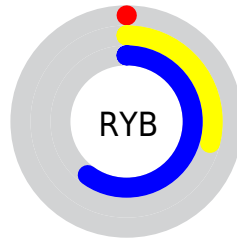

- Red (0%)
- Yellow (29%)
- Blue (60%)