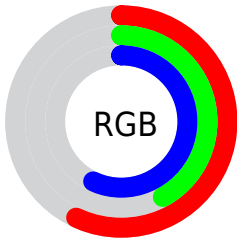

Distribution

- Red (57%)
- Green (42%)
- Blue (57%)