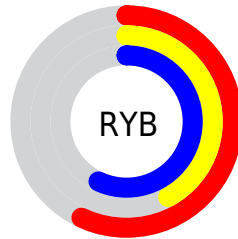

- Red (57%)
- Yellow (42%)
- Blue (57%)