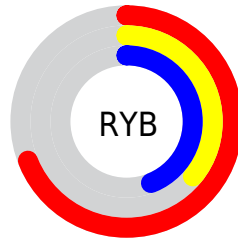

- Red (69%)
- Yellow (36%)
- Blue (44%)