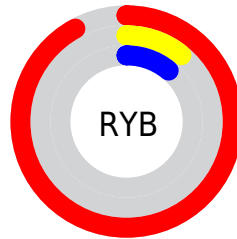

Details

The CIELab color **49.92, 72.58, 54.91** is a dark color, and the websafe version is hex **FF3333**. The color can be described as dark washed red. A complement of this color would be **84.48, -44.24, -13.07**, and the grayscale version is **37.87, 0.00, -0.00**.

A 20% lighter version of the original color is **62.41, 57.61, 44.54**, and **34.65, 58.61, 48.93** is the 20% darker color. If you saturate the color by 10%, you get **48.98, 74.81, 62.00**, and if you desaturate by 10%, it is **51.88, 68.05, 45.18**.

Distribution

Red (92%)

Green (11%)

Blue (11%)

Red (92%)

Yellow (11%)

Blue (11%)

Cyan (0%)