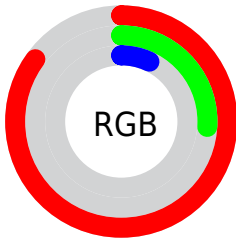

Distribution

Red (85%)

Green (26%)

Blue (7%)