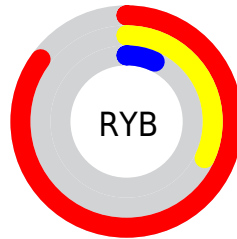

Details

The CIELab color **50.14, 56.75, 56.82** is a dark color, and the websafe version is hex **CC3300**. The color can be described as dark washed red. A complement of this color would be **64.23, -18.59, -34.24**, and the grayscale version is **44.70, 0.00, -0.01**.

A 20% lighter version of the original color is **66.23, 47.31, 51.33**, and **31.06, 54.45, 44.88** is the 20% darker color. If you saturate the color by 10%, you get **48.37, 61.31, 60.60**, and if you desaturate by 10%, it is **52.77, 50.45, 50.35**.

Distribution

Red (85%)

Green (26%)

Blue (7%)

Red (85%)

Yellow (32%)

Blue (7%)

Cyan (0%)