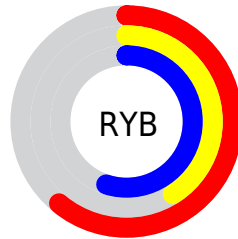

- Red (61%)
- Yellow (41%)
- Blue (55%)