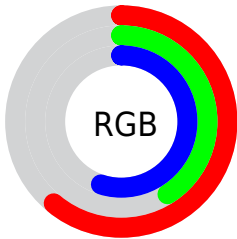

Distribution

- Red (61%)
- Green (41%)
- Blue (55%)