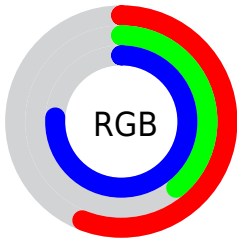

Distribution

- Red (56%)
- Green (39%)
- Blue (76%)