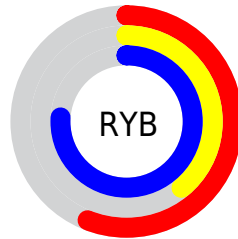

- Red (56%)
- Yellow (39%)
- Blue (76%)