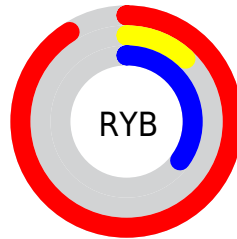

# Details

The CIELab color **50.44, 73.72, 21.44** is a dark color, and the websafe version is hex **FF3366**. The color can be described as dark washed red. A complement of this color would be **82.40, -58.96, 15.47**, and the grayscale version is **41.14, 0.00, -0.01**.

A 20% lighter version of the original color is **63.81, 60.98, 11.50**, and **35.00, 59.56, 27.18** is the 20% darker color. If you saturate the color by 10%, you get **49.21, 75.61, 29.91**, and if you desaturate by 10%, it is **52.66, 69.44, 14.42**.

# Distribution

Red (91%)

Green (12%)

Blue (35%)

Red (91%)

Yellow (12%)

Blue (35%)

Cyan (0%)