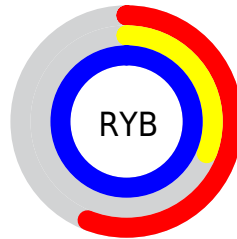

- Red (56%)
- Yellow (31%)
- Blue (100%)