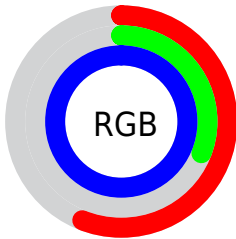

Distribution

- Red (56%)
- Green (31%)
- Blue (100%)