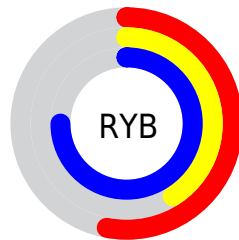

# Details

The CIELab color  $50.42, 30.79, -40.87$  is a dark color, and the websafe version is hex  $9966CC$ . A complement of this color would be  $73.02, -24.62, 39.86$ , and the grayscale version is  $51.53, 0.00, -0.01$ .

A 20% lighter version of the original color is  $70.48, 30.62, -40.90$ , and  $30.40, 30.72, -40.87$  is the 20% darker color. If you saturate the color by 10%, you get  $44.83, 38.62, -49.85$ , and if you desaturate by 10%, it is  $56.19, 23.26, -31.73$ .

# Distribution

Red (53%)

Green (41%)

Blue (75%)

Red (53%)

Yellow (41%)

Blue (75%)

Cyan (29%)