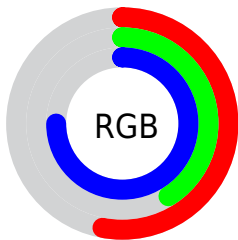

Distribution

Red (53%)

Green (41%)

Blue (75%)