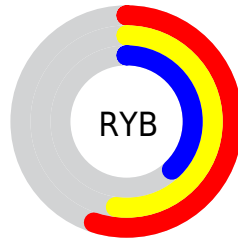

- Red (55%)
- Yellow (52%)
- Blue (38%)