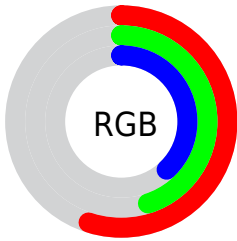

Distribution

- Red (55%)
- Green (45%)
- Blue (38%)