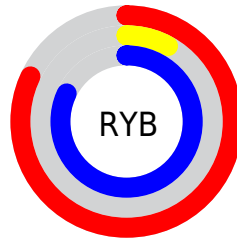

- Red (82%)
- Yellow (8%)
- Blue (82%)