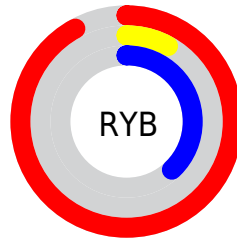

- Red (92%)
- Yellow (8%)
- Blue (38%)