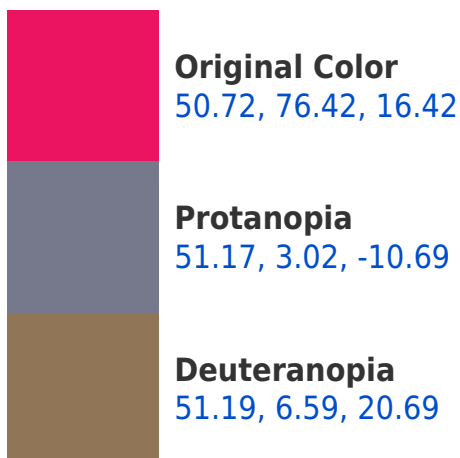

## Background

This preview shows how black text looks on a background with the CIELab color 130.72, 76.42, 16.42.

## Dichromacy

**Tritanopia**  
50.85, 69.66, 49.02

# Trichromacy

**Original Color**  
50.72, 76.42, 16.42

**Protanomaly**  
46.14, 36.83, -8.24

**Deuteranomaly**  
47.31, 39.90, 13.77

**Tritanomaly**  
50.66, 72.25, 37.92

# Monochromacy

**Original Color**  
50.72, 76.42, 16.42

**Achromatopsia**  
39.49, 0.00, -0.00

**Achromatomaly**  
39.11, 36.47, -0.43