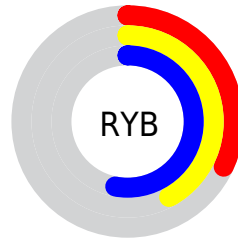

# Details

The CIELab color  $50.70, -13.49, -9.30$  is a dark color, and the websafe version is hex  $669999$ . A complement of this color would be  $43.00, 17.89, 12.35$ , and the grayscale version is  $48.47, 0.00, -0.01$ .

A 20% lighter version of the original color is  $70.73, -13.60, -9.11$ , and  $30.77, -13.75, -9.00$  is the 20% darker color. If you saturate the color by 10%, you get  $49.42, -15.97, -11.28$ , and if you desaturate by 10%, it is  $52.08, -10.56, -7.16$ .

# Distribution

Red (32%)

Green (50%)

Blue (53%)

Red (32%)

Yellow (42%)

Blue (53%)

Cyan (40%)