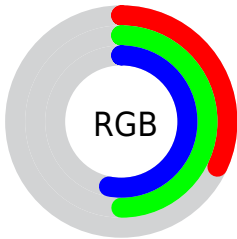

Distribution

Red (32%)

Green (50%)

Blue (53%)