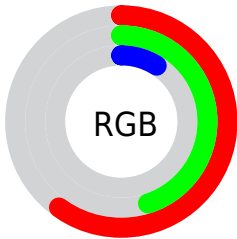

Distribution

Red (60%)

Green (45%)

Blue (9%)