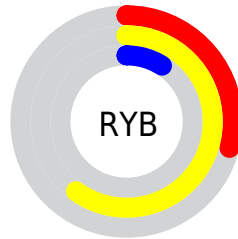

Details

The CIELab color **50.69, 6.11, 51.60** is a dark color, and the websafe version is hex **996600**. A complement of this color would be **28.60, 23.54, -53.83**, and the grayscale version is **48.84, 0.00, -0.01**.

A 20% lighter version of the original color is **70.77, 5.90, 51.84**, and **30.77, 7.34, 40.19** is the 20% darker color. If you saturate the color by 10%, you get **49.48, 8.25, 54.47**, and if you desaturate by 10%, it is **51.95, 4.23, 47.09**.

Distribution

Red (60%)

Green (45%)

Blue (9%)

Red (29%)

Yellow (60%)

Blue (9%)

Cyan (0%)