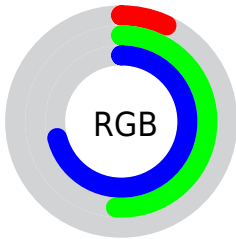

Distribution

- Red (7%)
- Green (51%)
- Blue (71%)