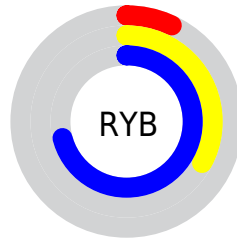

- Red (7%)
- Yellow (33%)
- Blue (71%)